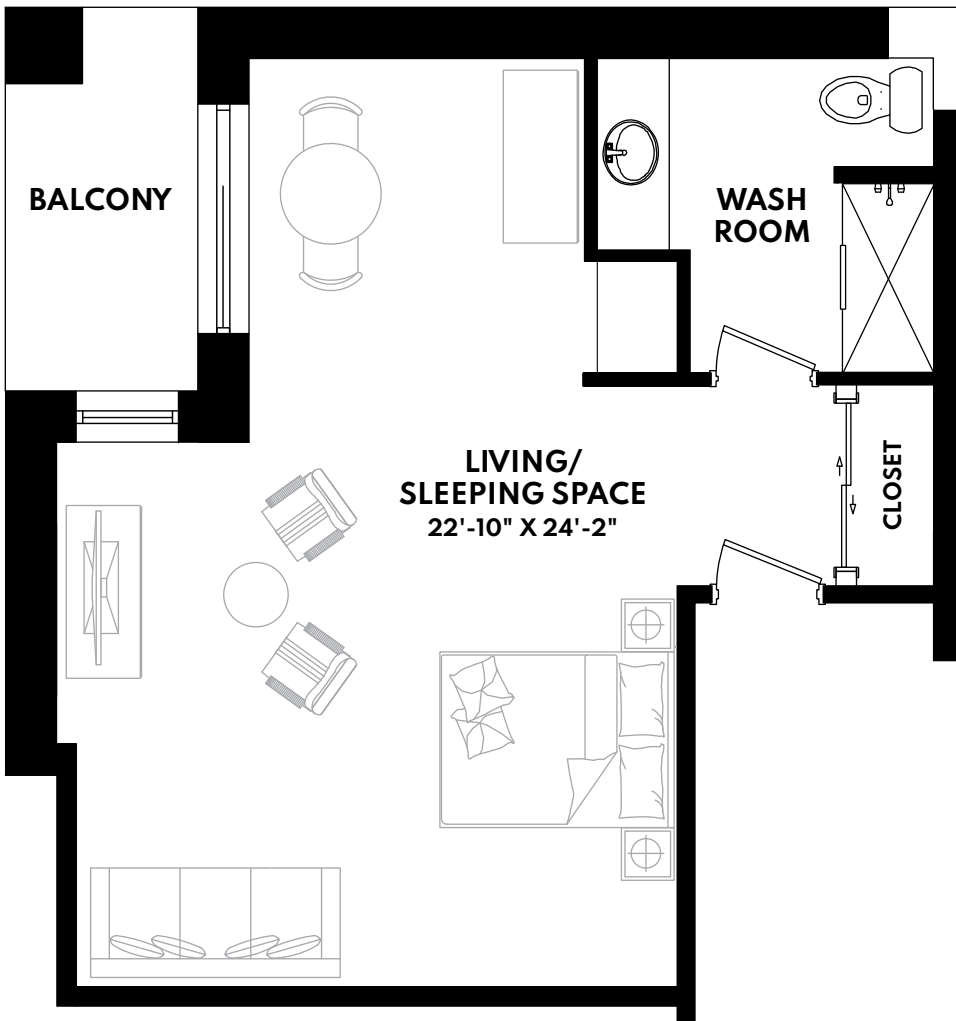

## SUGAR MAPLE SUITE - 534 SQ. FT.

Second Floor