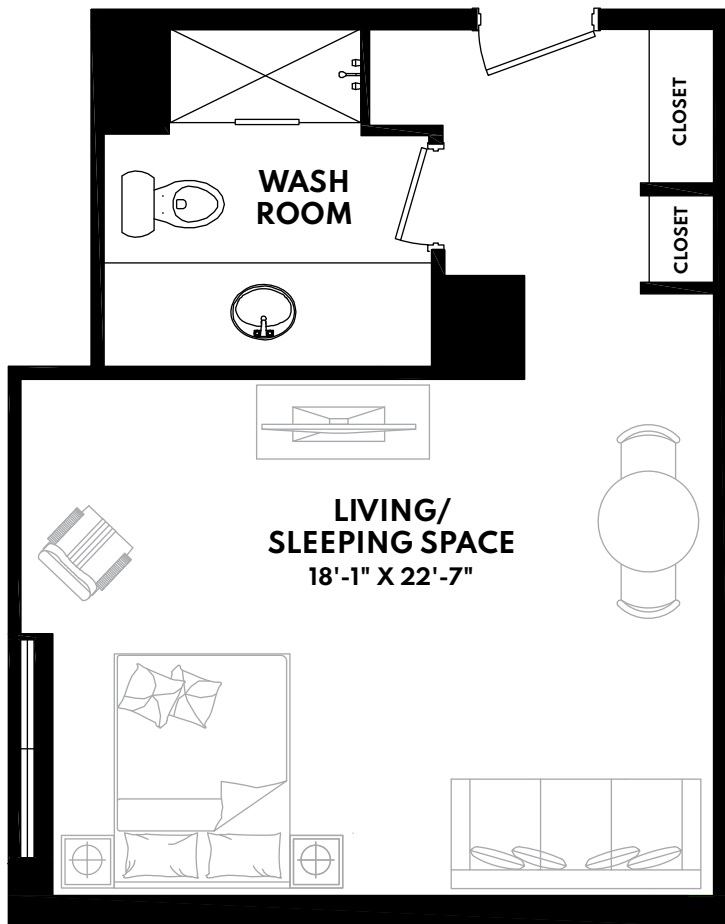

## IVY LEAF MAPLE SUITE - 375 SQ. FT.

Second Floor