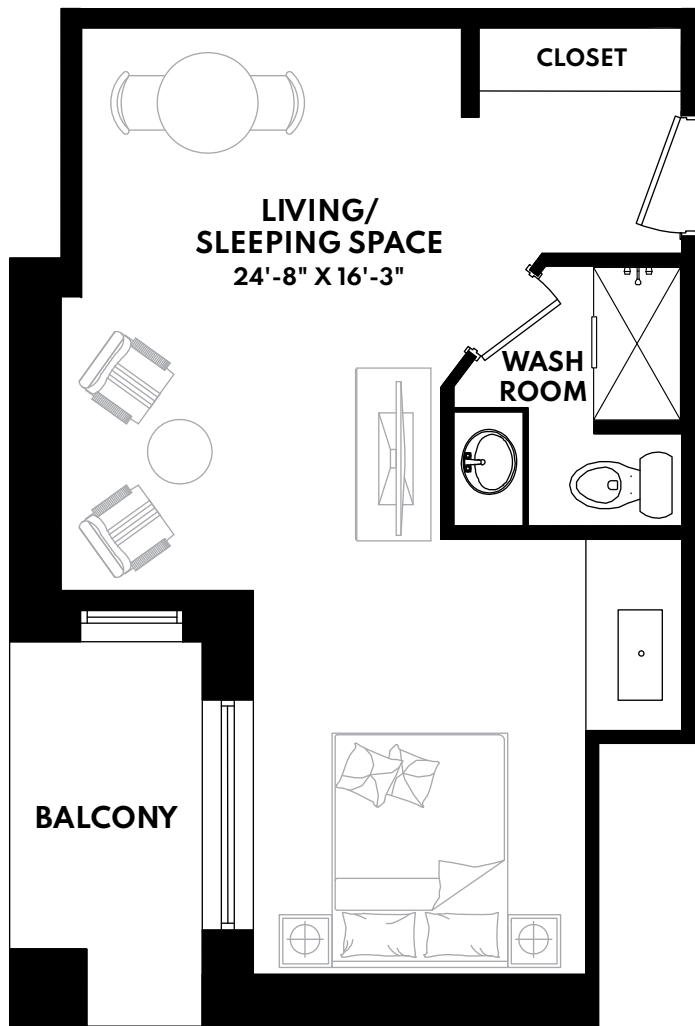

The Maples

MYLIFE RETIREMENT LIVING

CELTIC MAPLE SUITE - 425 SQ. FT.

Second Floor