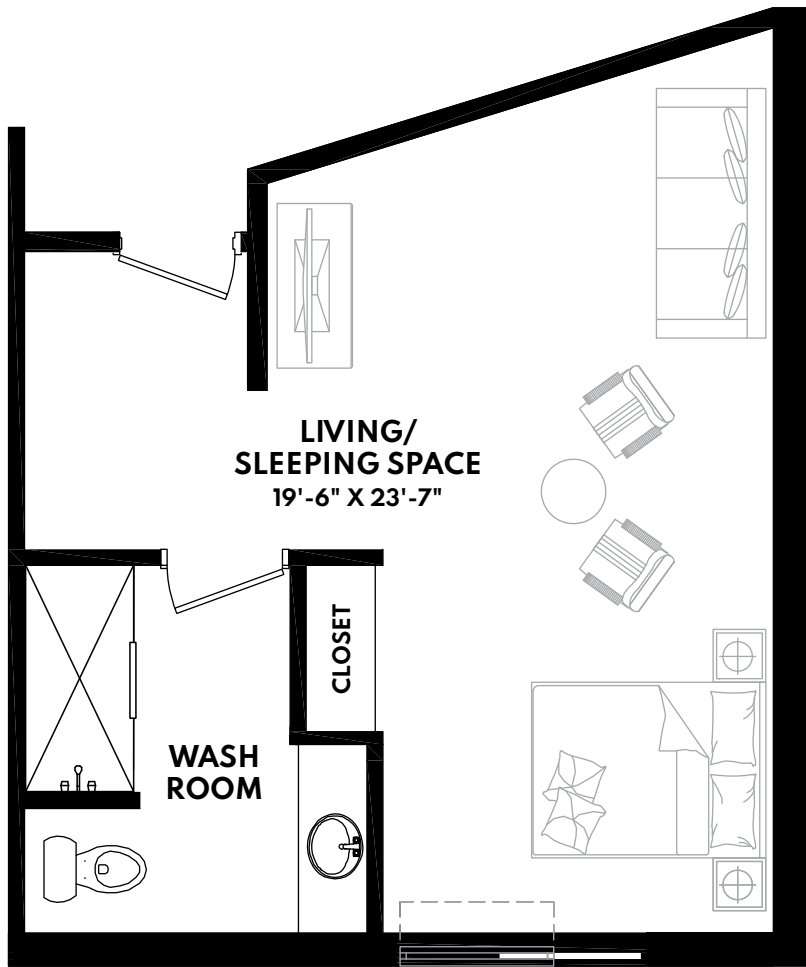

The Maples

MYLIFE RETIREMENT LIVING

SILVER MAPLE SUITE - 395 SQ. FT.

Second Floor

The Maples

MYLIFE RETIREMENT LIVING

IVY LEAF MAPLE SUITE - 375 SQ. FT.

Second Floor

The Maples

MYLIFE RETIREMENT LIVING

CELTIC MAPLE SUITE - 425 SQ. FT.

Second Floor

The Maples

MYLIFE RETIREMENT LIVING

CANADIAN MAPLE SUITE - 345 SQ. FT.

Ground Floor

Second Floor

Third Floor

The Maples

MYLIFE RETIREMENT LIVING

SUGAR MAPLE SUITE - 534 SQ. FT.

Second Floor