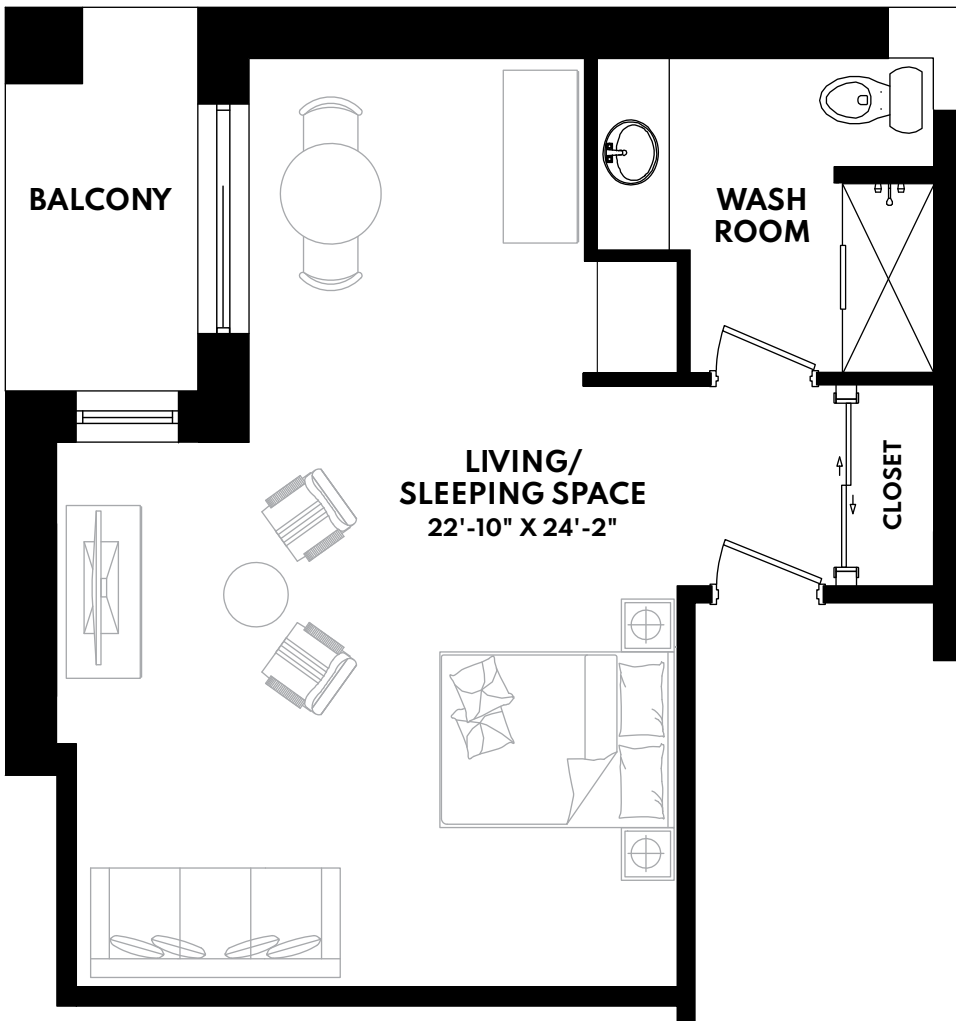

The Maples

MYLIFE RETIREMENT LIVING

SILVER MAPLE SUITE - 395 SQ. FT.

Second Floor

The Maples

MYLIFE RETIREMENT LIVING

IVY LEAF MAPLE SUITE - 375 SQ. FT.

Second Floor

The Maples

MYLIFE RETIREMENT LIVING

CELTIC MAPLE SUITE - 425 SQ. FT.

Second Floor

The Maples

MYLIFE RETIREMENT LIVING

CANADIAN MAPLE SUITE - 345 SQ. FT.

Ground Floor

Second Floor

Third Floor

The Maples

MYLIFE RETIREMENT LIVING

SUGAR MAPLE SUITE - 534 SQ. FT.

Second Floor