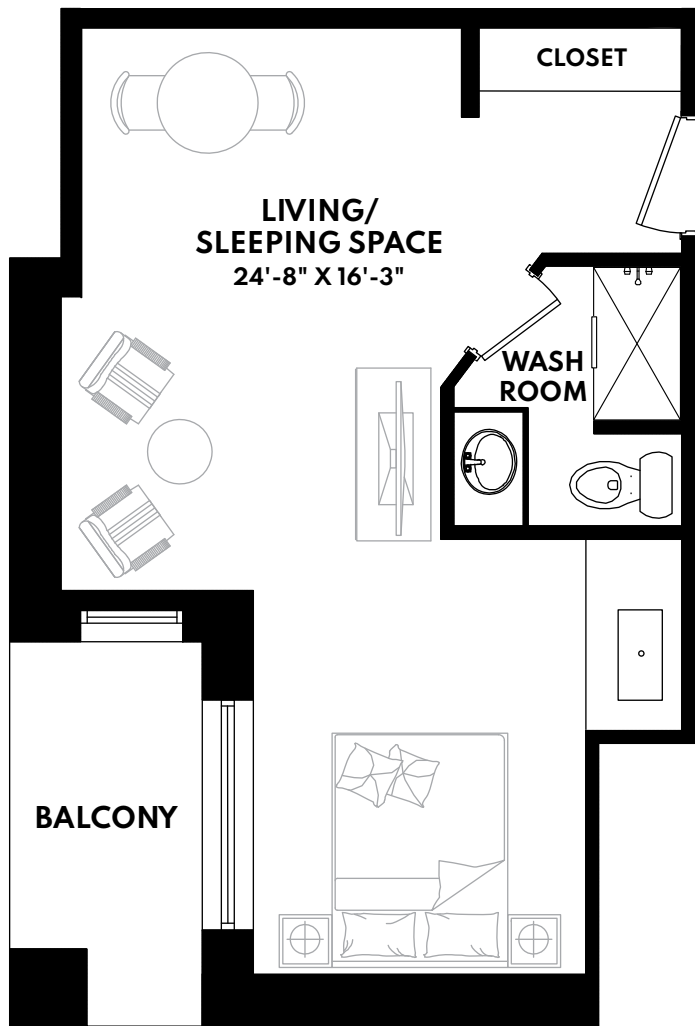

The Maples

MYLIFE RETIREMENT LIVING

SILVER MAPLE SUITE - 395 SQ. FT.

Second Floor

The Maples

MYLIFE RETIREMENT LIVING

IVY LEAF MAPLE SUITE - 375 SQ. FT.

Second Floor

The Maples

MYLIFE RETIREMENT LIVING

CELTIC MAPLE SUITE - 425 SQ. FT.

Second Floor

The Maples

MYLIFE RETIREMENT LIVING

CANADIAN MAPLE SUITE - 345 SQ. FT.

Ground Floor

Second Floor

Third Floor

The Maples

MYLIFE RETIREMENT LIVING

SUGAR MAPLE SUITE - 534 SQ. FT.

Second Floor