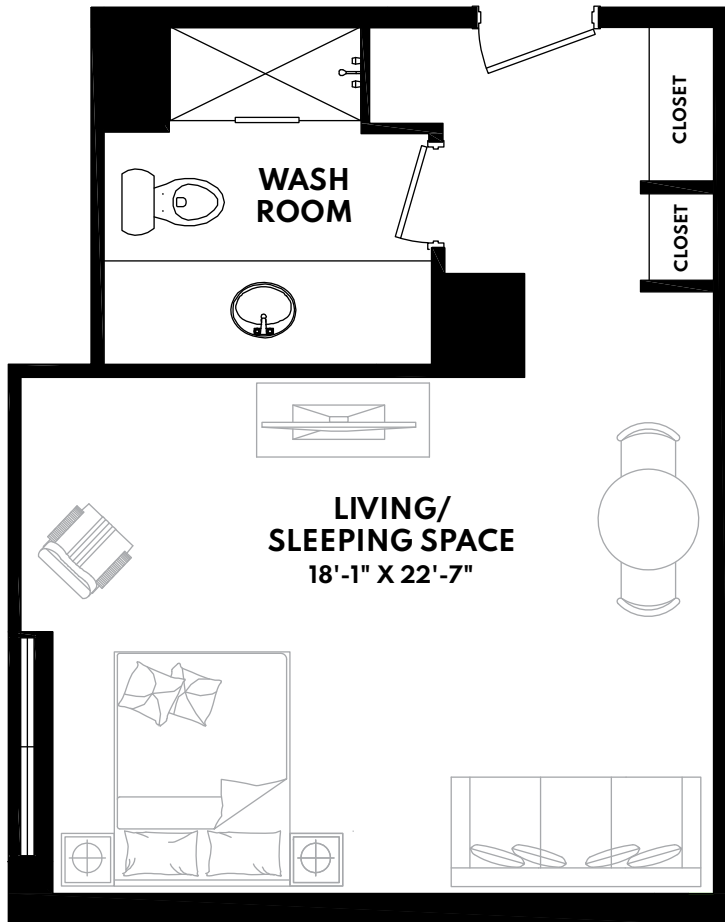

The Maples

MYLIFE RETIREMENT LIVING

SILVER MAPLE SUITE - 395 SQ. FT.

Second Floor

The Maples

MYLIFE RETIREMENT LIVING

IVY LEAF MAPLE SUITE - 375 SQ. FT.

Second Floor

The Maples

MYLIFE RETIREMENT LIVING

CELTIC MAPLE SUITE - 425 SQ. FT.

Second Floor

The Maples

MYLIFE RETIREMENT LIVING

CANADIAN MAPLE SUITE - 345 SQ. FT.

Ground Floor

Second Floor

Third Floor

The Maples

MYLIFE RETIREMENT LIVING

SUGAR MAPLE SUITE - 534 SQ. FT.

Second Floor